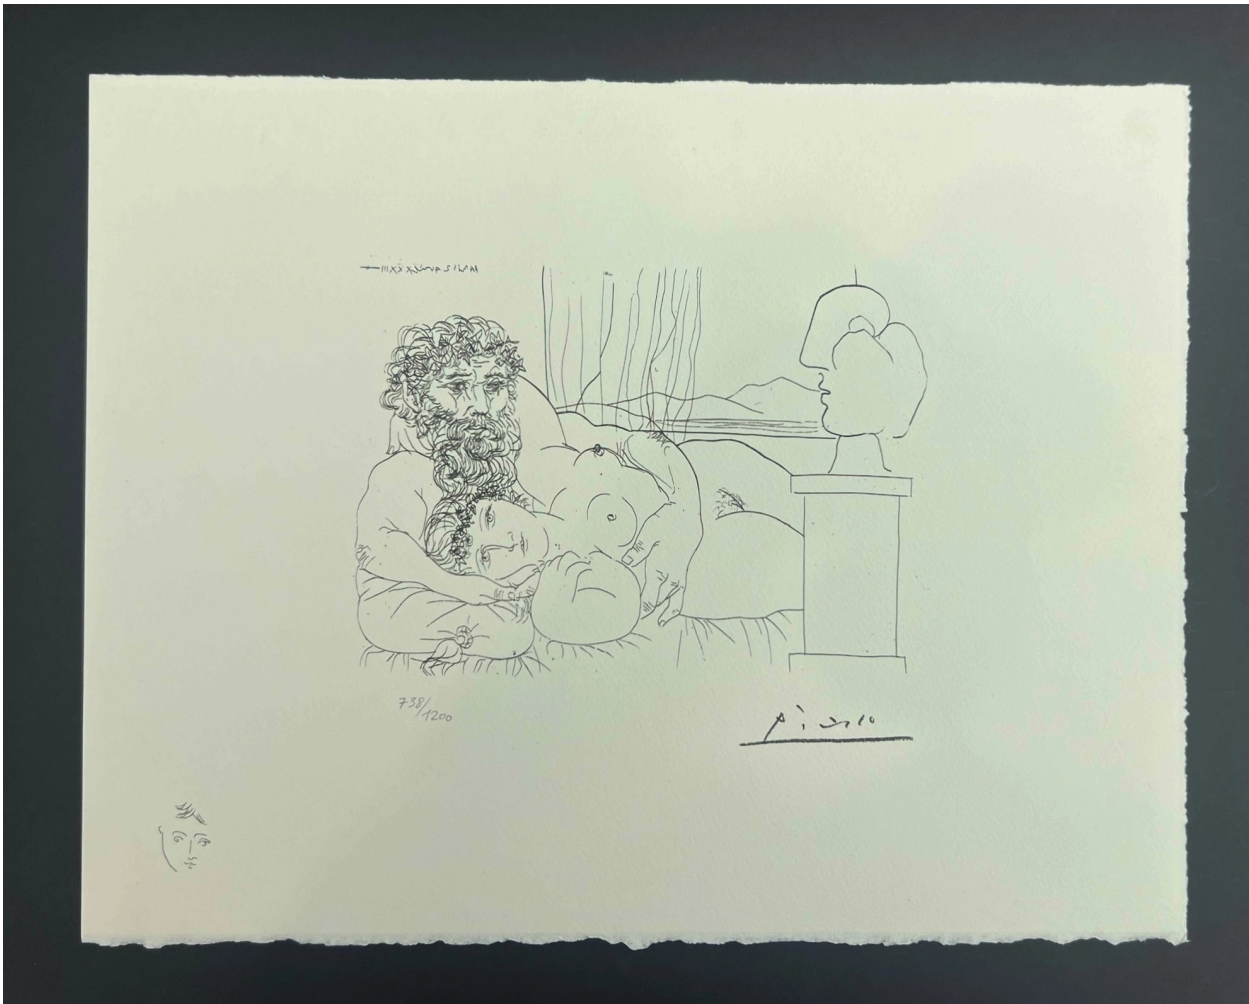

#ID 10686

'Sculptor and his model with sculpted head'

ARTIST

Pablo Picasso (ur. 1881, Malaga - zm. 1973, Mougins)

TECHNIQUE

lithography/handmade paper

DEPARTMENT

Graphics

DIMENSIONS

33 x 44

SIGNATURE

facsimile signature lower right: 'Picasso'.

EDITION

783/1200

STATUS

Gallery offer