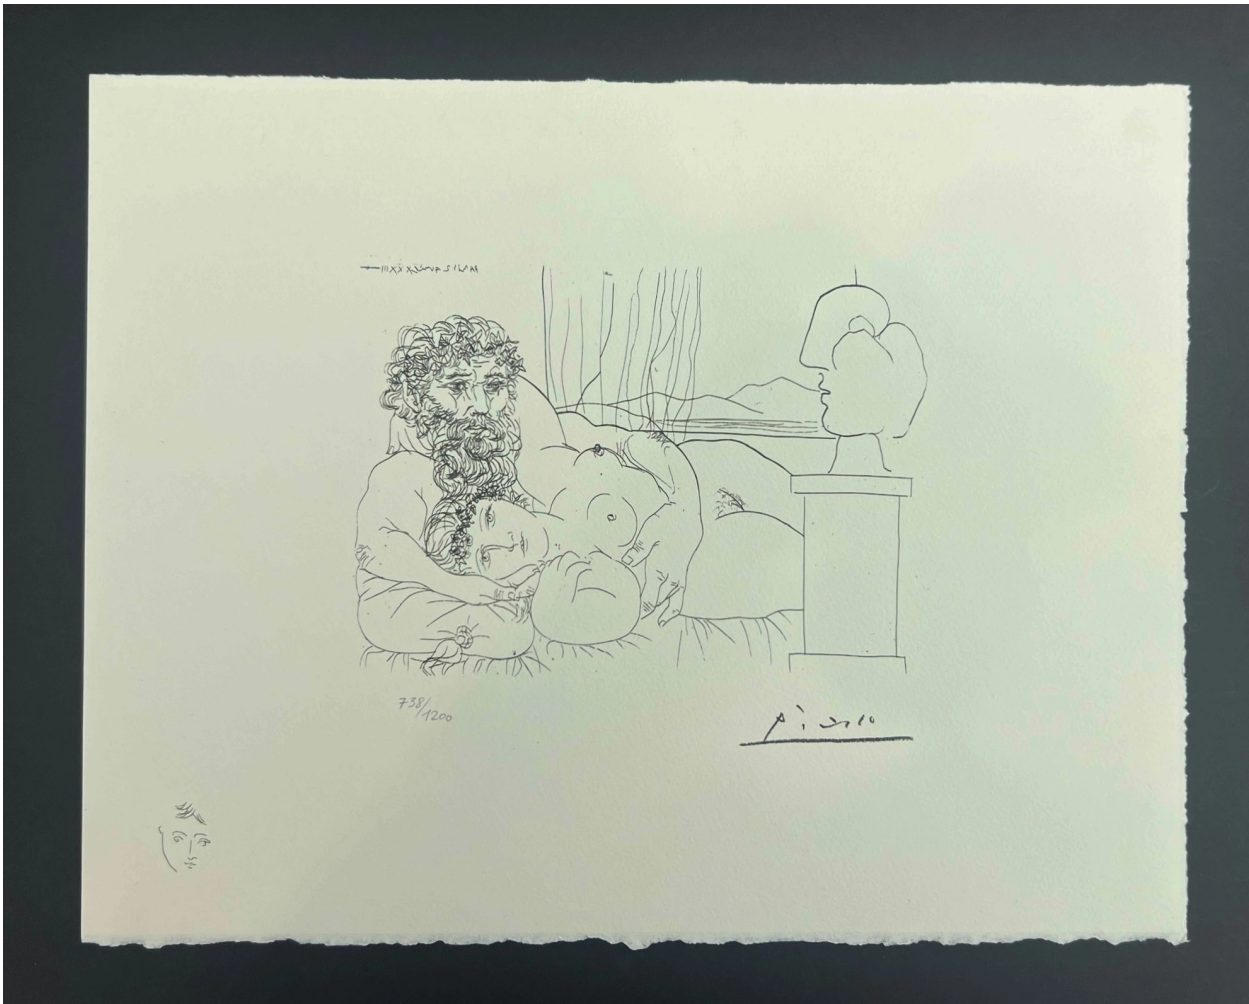

#ID 10686

'Sculptor and his model with sculpted head'

ARTIST

Pablo Picasso (ur. 1881, Malaga - zm. 1973, Mougins)

TECHNIQUE

lithography/handmade paper

DEPARTMENT

Graphics

DIMENSIONS

33 x 44

SIGNATURE

facsimile signature lower right: 'Picasso'.

EDITION

783/1200

STATUS

Gallery offer

ARTBIDY

Artbidy.com
ul. Świętojerska 5/7
(budynek C, poziom -
1)
00-236 Warszawa
NIP: 836-182-19-46
contact@artbidy.com
[+48 604 238 369](tel:+48604238369)