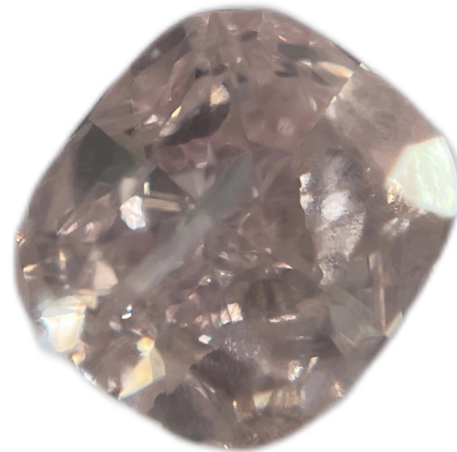

#ID 6530

0.53 ct Natural Fancy Purplish Pink Diamond

DEPARTMENT

Gemstones

DIMENSIONS

4.48 x 5.39 x 2.74

STONE TYPE

diamond

MASS

0.53 ct

SHAPE AND TYPE OF CUT

cushion modified cut

COLOR

Natural Fancy Purplish Pink

CLEANLINESS

I1

STATUS

Check availability