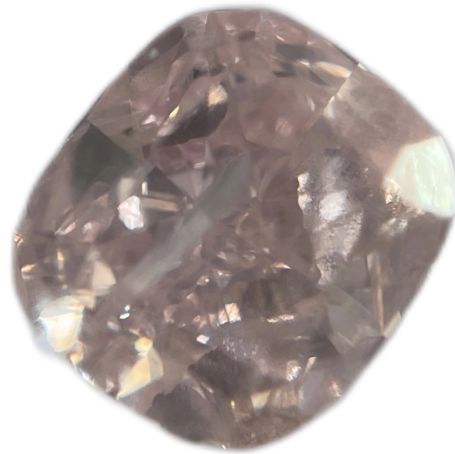

#ID 6530

0.53 ct Natural Fancy Purplish Pink Diamond

DEPARTMENT

Gemstones

DIMENSIONS

4.48 x 5.39 x 2.74

STONE TYPE

diamond

MASS

0.53 ct

SHAPE AND TYPE OF CUT

cushion modified cut

COLOR

Natural Fancy Purplish Pink

CLEANLINESS

I1

STATUS

Check availability