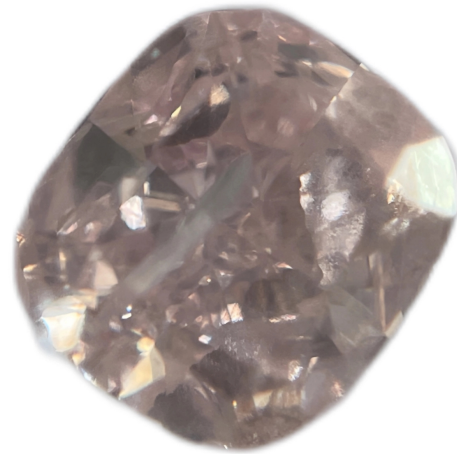

#ID 6530

0.53 ct Natural Fancy Purplish Pink Diamond

DEPARTMENT

Gemstones

DIMENSIONS

4.48 x 5.39 x 2.74

STONE TYPE

diamond

MASS

0.53 ct

SHAPE AND TYPE OF CUT

cushion modified cut

COLOR

Natural Fancy Purplish Pink

CLEANLINESS

I1

STATUS

Check availability