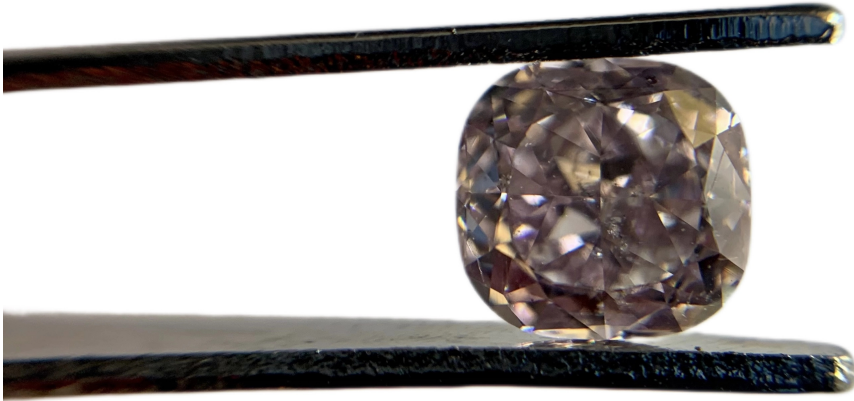

#ID 6535

0.7 ct Natural Fancy Purple-Pink Diamond

DEPARTMENT

Gemstones

DIMENSIONS

5.55 x 5.36 x 2.92

STONE TYPE

diamond

MASS

0.7 ct

COLOR

Fancy Purple-Pink

CLEANLINESS

I1

STATUS

Check availability

ARTBIDY

Artbidy.com
ul. Świętojerska 5/7
(budynek C, poziom -
1)
00-236 Warszawa
NIP: 836-182-19-46
contact@artbidy.com
[+48 604 238 369](tel:+48604238369)