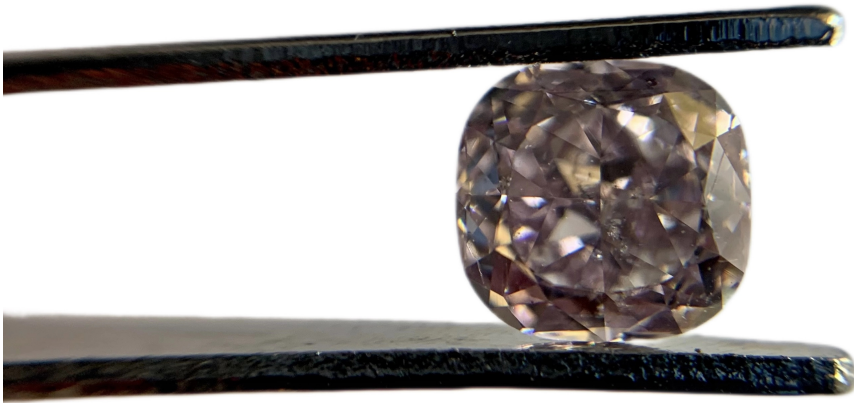

#ID 6535

0.7 ct Natural Fancy Purple-Pink Diamond

DEPARTMENT

Gemstones

DIMENSIONS

5.55 x 5.36 x 2.92

STONE TYPE

diamond

MASS

0.7 ct

COLOR

Fancy Purple-Pink

CLEANLINESS

I1

STATUS

Check availability